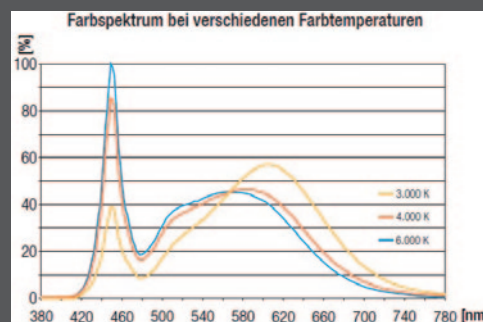

Leuchten für höchste Ansprüche | Lamps for the highest demands | Des lampes pour les exigences les plus élevées

RMD LED Basic Premium 52W

LED Zugpendelleuchte Basic Premium 52W - die innovative Variante: Lichtfarbe in 7 Stufen wechselbar, gute Farbwiedergabe, gute Energieeffizienz. Kompaktes und robustes Leuchtgehäuse aus selbsttragendem Aluminiumprofil für optimale Wärmeabfuhr, natureloxiert.

Details:

- Je 120 warmweiße und kaltweiße LEDs, Farbtemperatur 3000 – 6000 Kelvin, Farbwiedergabe CRI=80 (typ 84).
- Langlebige, nahezu wartungsfreie Leuchte: LED Lebensdauer bis zu 50000h
- LED-Abdeckung: Mikroprismenscheibe
- Beleuchtungsstärke: lichtstark - bis 5400lx, Meßabstand 50cm
- Zugpendel: Höhenverstellbar 500 bis 1500 mm, Optional Stahlseilabhangung
- Extrem verlustarmer integrierter elektronischer LED-Konverter.
- Gute Energieeffizienz, Stromersparung bis zu 50% im Vergleich zu einer RMD Basic P255, bei nahezu 100% hoherer Beleuchtungsstarke, kein storendes separates Netzteil
- Abmessungen: 1150 x 60 x 79 (L x B x H in mm)
- Dimmbar 100 – 10%.

RMD LED Basic Premium 52W

LED rise-and-fall pendant lamp Basic Premium 52W - the innovative option: light colour changes in 7 levels, good colour rendition, good energy efficiency.

Compact, strong housing made of self-supporting aluminium profile for optimum heat dissipation, natural anodized finish.

Details: