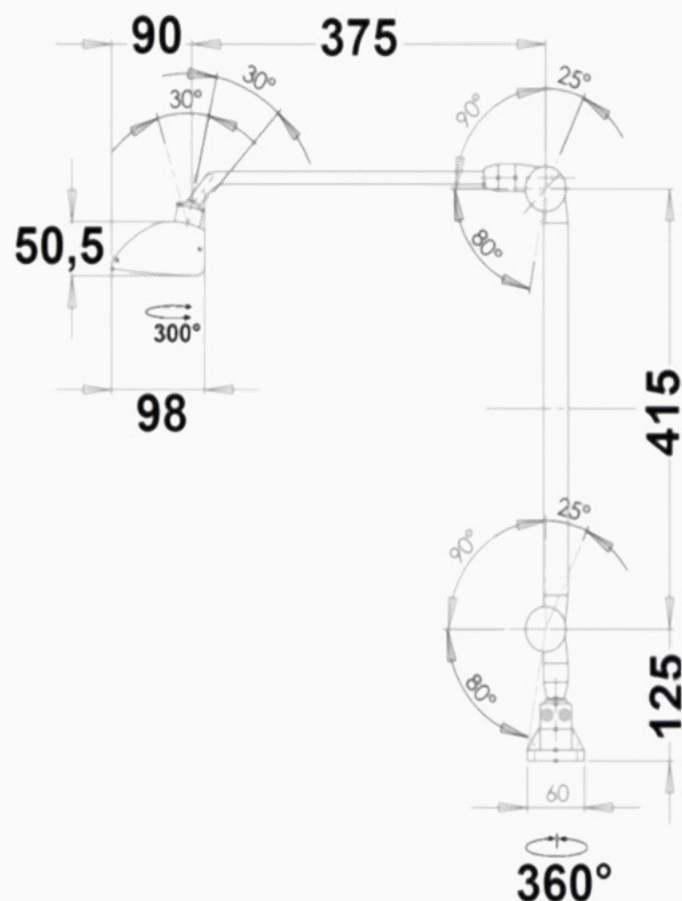

Articulated Lamps

BASIC LINE

SKU: 287-L13.952

CRI 95 / 2500 Lux / 5700 Kelvin

SKU: 287-L12.953

CRI 80 / 3700 Lux / 5000 Kelvin

● RAL 9006 /silver

TECHNICAL DATA

V	220-240
Hz	50-60
W	12
Lm	2000 / 4000
K	5000 / 5700
Lux	2500 / 3700 (40cm)
CRI	> 80 (typ. 83) > 90 (typ. 95)
kg	2,8
RG	0

Body:	natural anodised aluminium
Articulation type:	spring-supported articulated arm in middle and foot joint / ball joint at luminaire head
Dimming:	not dimmable
Lifetime:	72.000h
Warranty:	2 years
LED Cover:	microprismatic lens/plus additional high-tech diffuser foil
Power connection:	2m PVC cable + safety plug
LED Driver:	Tridonic
Colour:	Silver
Dimensions light head:	355 x 98 x 50 mm (LxWxH)

ATTACHMENTS

For Basic Line

Screw-on flange (incl.)
SKU: 005.95

Table clamp 0-44 mm
SKU: 003.95

Table clamp 16-85 mm
SKU: 004.95

Table base 10,5 kg
SKU: 317.96

Wall angle
SKU: 002.95

Posenerstraße 5
83024 Rosenheim
Germany